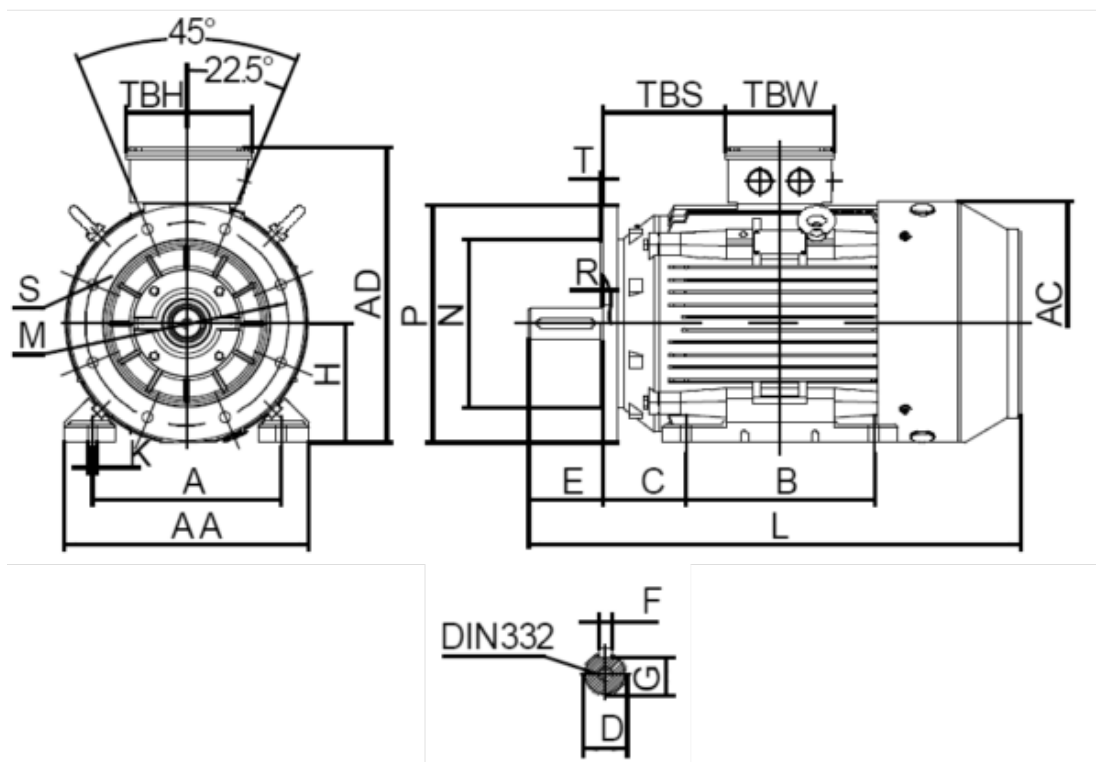

Data Sheet

Article number: 250309000227

Description: Kleedrive T3C 280M-2 90.0KW 2800 rpm
3x400/690V 50HZ IP55 B35 Eff=95%

Measures

A = 457	F = 18	TBW = 245
AA = 560	G = 58	
AC = Ø559	H = 280	
AD = 675	HD = 395	
B = 419	K = Ø24	
C = 190	L = 1035	
D = Ø65	TBH = 280	
E = 140	TBS = 277	